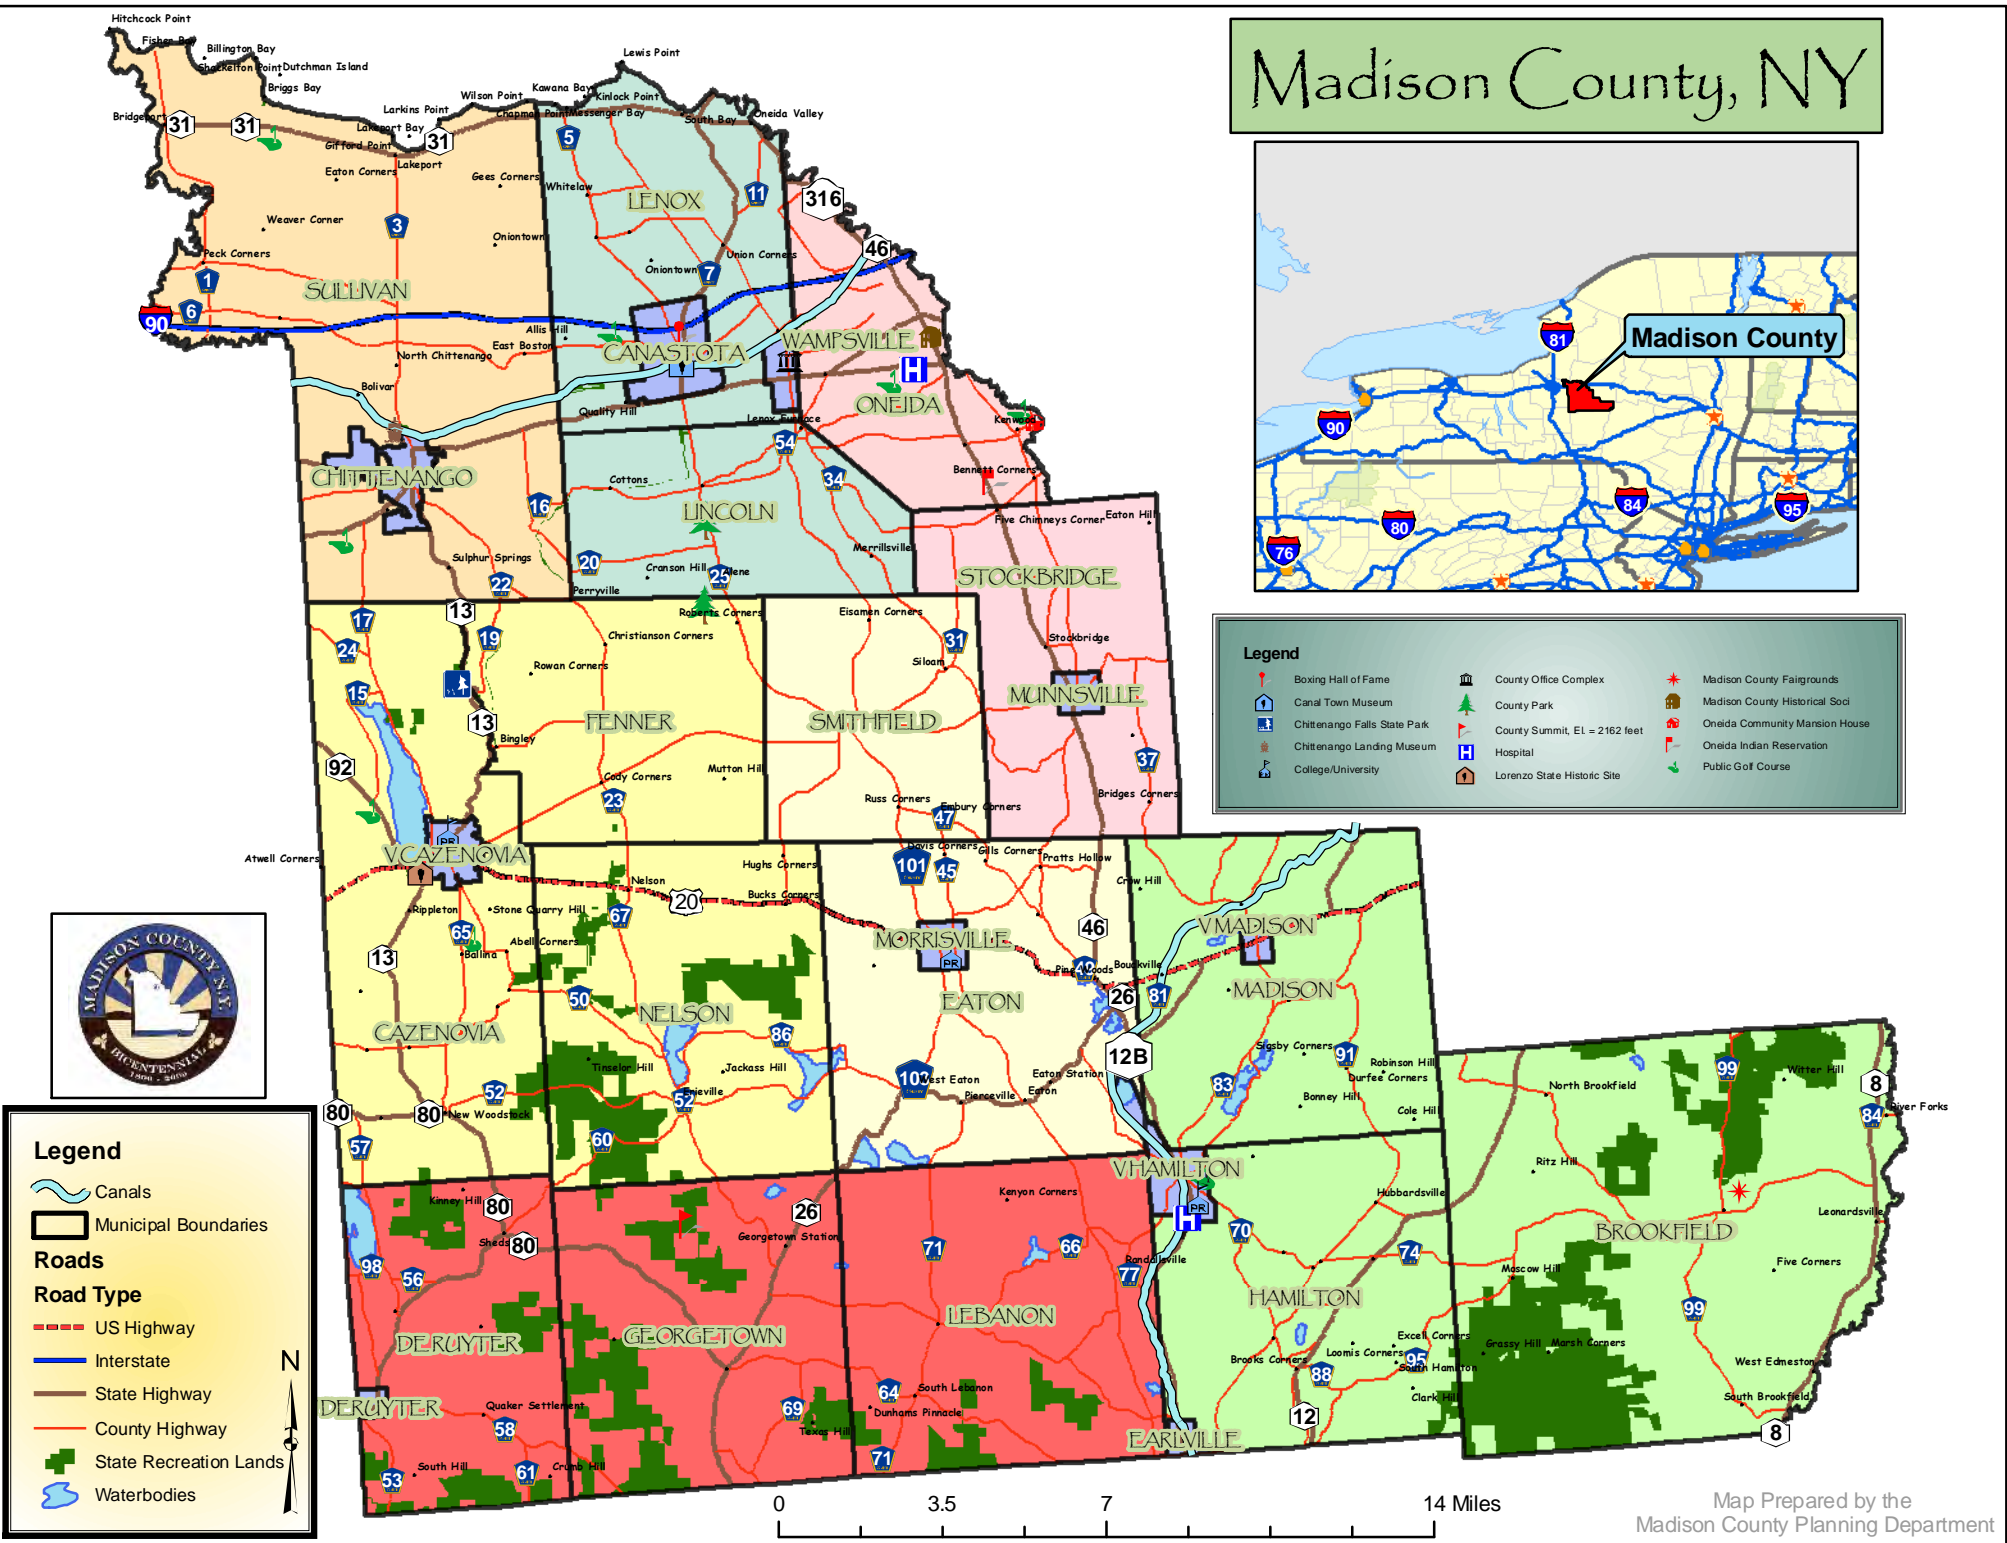

Madison County, NY

Legend

Boxing Hall of Fame	County Office Complex	Madison County Fairgrounds
Canal Town Museum	County Park	Madison County Historical Soci
Chittenango Falls State Park	County Summit, EL = 2162 feet	Oneida Community Mansion House
Chittenango Landing Museum	Hospital	Oneida Indian Reservation
College/University	Lorenzo State Historic Site	Public Golf Course

Legend

- Canals
- Municipal Boundaries
- Roads**
- Road Type**
- US Highway
- Interstate
- State Highway
- County Highway
- State Recreation Lands
- Waterbodies

N

Map Prepared by the
Madison County Planning Department