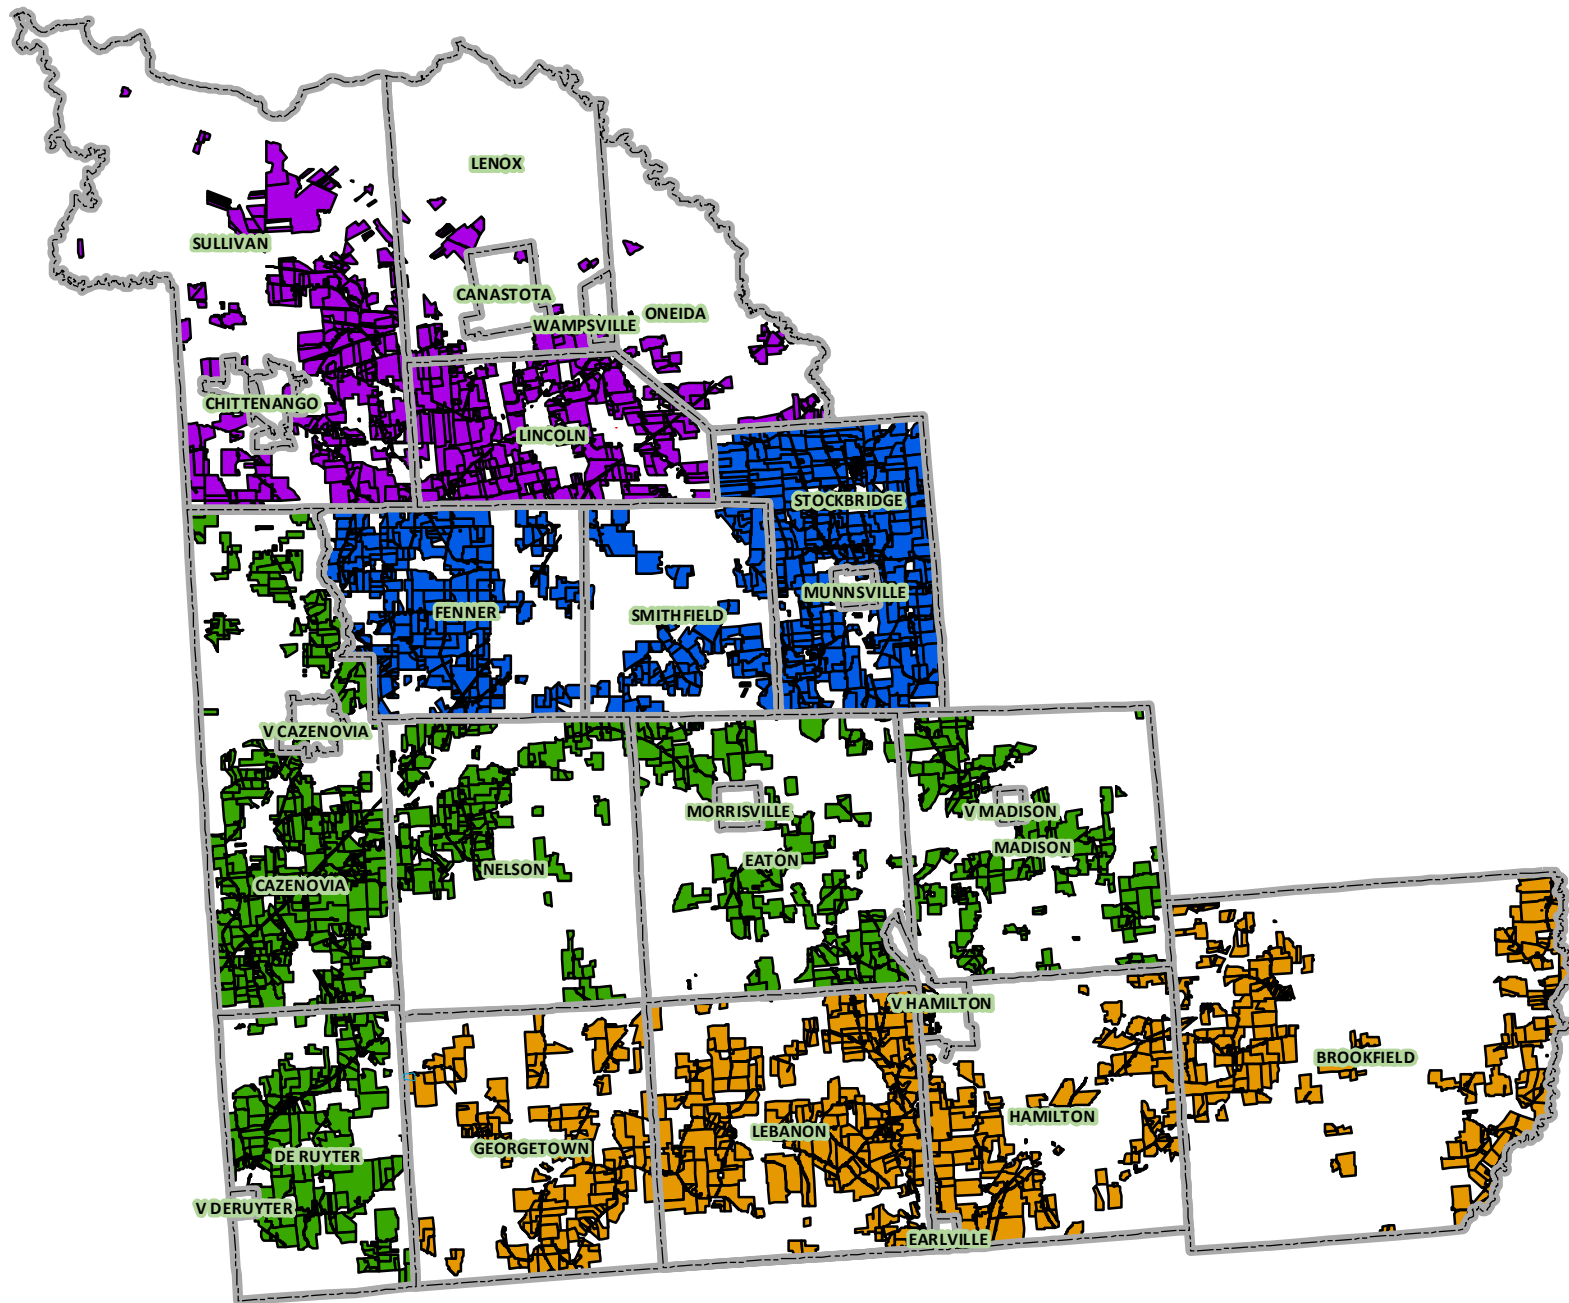

Madison County, NY

Calculate the advantage.

Legend

Municipal Boundary

Consolidated Ag Districts 2017

District

- 1
- 2
- 3
- 4

Madison County makes no guarantee or warranty concerning the accuracy of information contained on this map. Madison County further makes no warranty, either expressed or implied, regarding the condition of the product or its fitness for any particular purpose. The burden for determining fitness for use lies entirely with the user. This is not a survey product. Parcel data is updated twice a year. The user should assume parcel data to be a minimum of 6 months old at any time. For further information please call the Planning Department at (315) 366-2376.