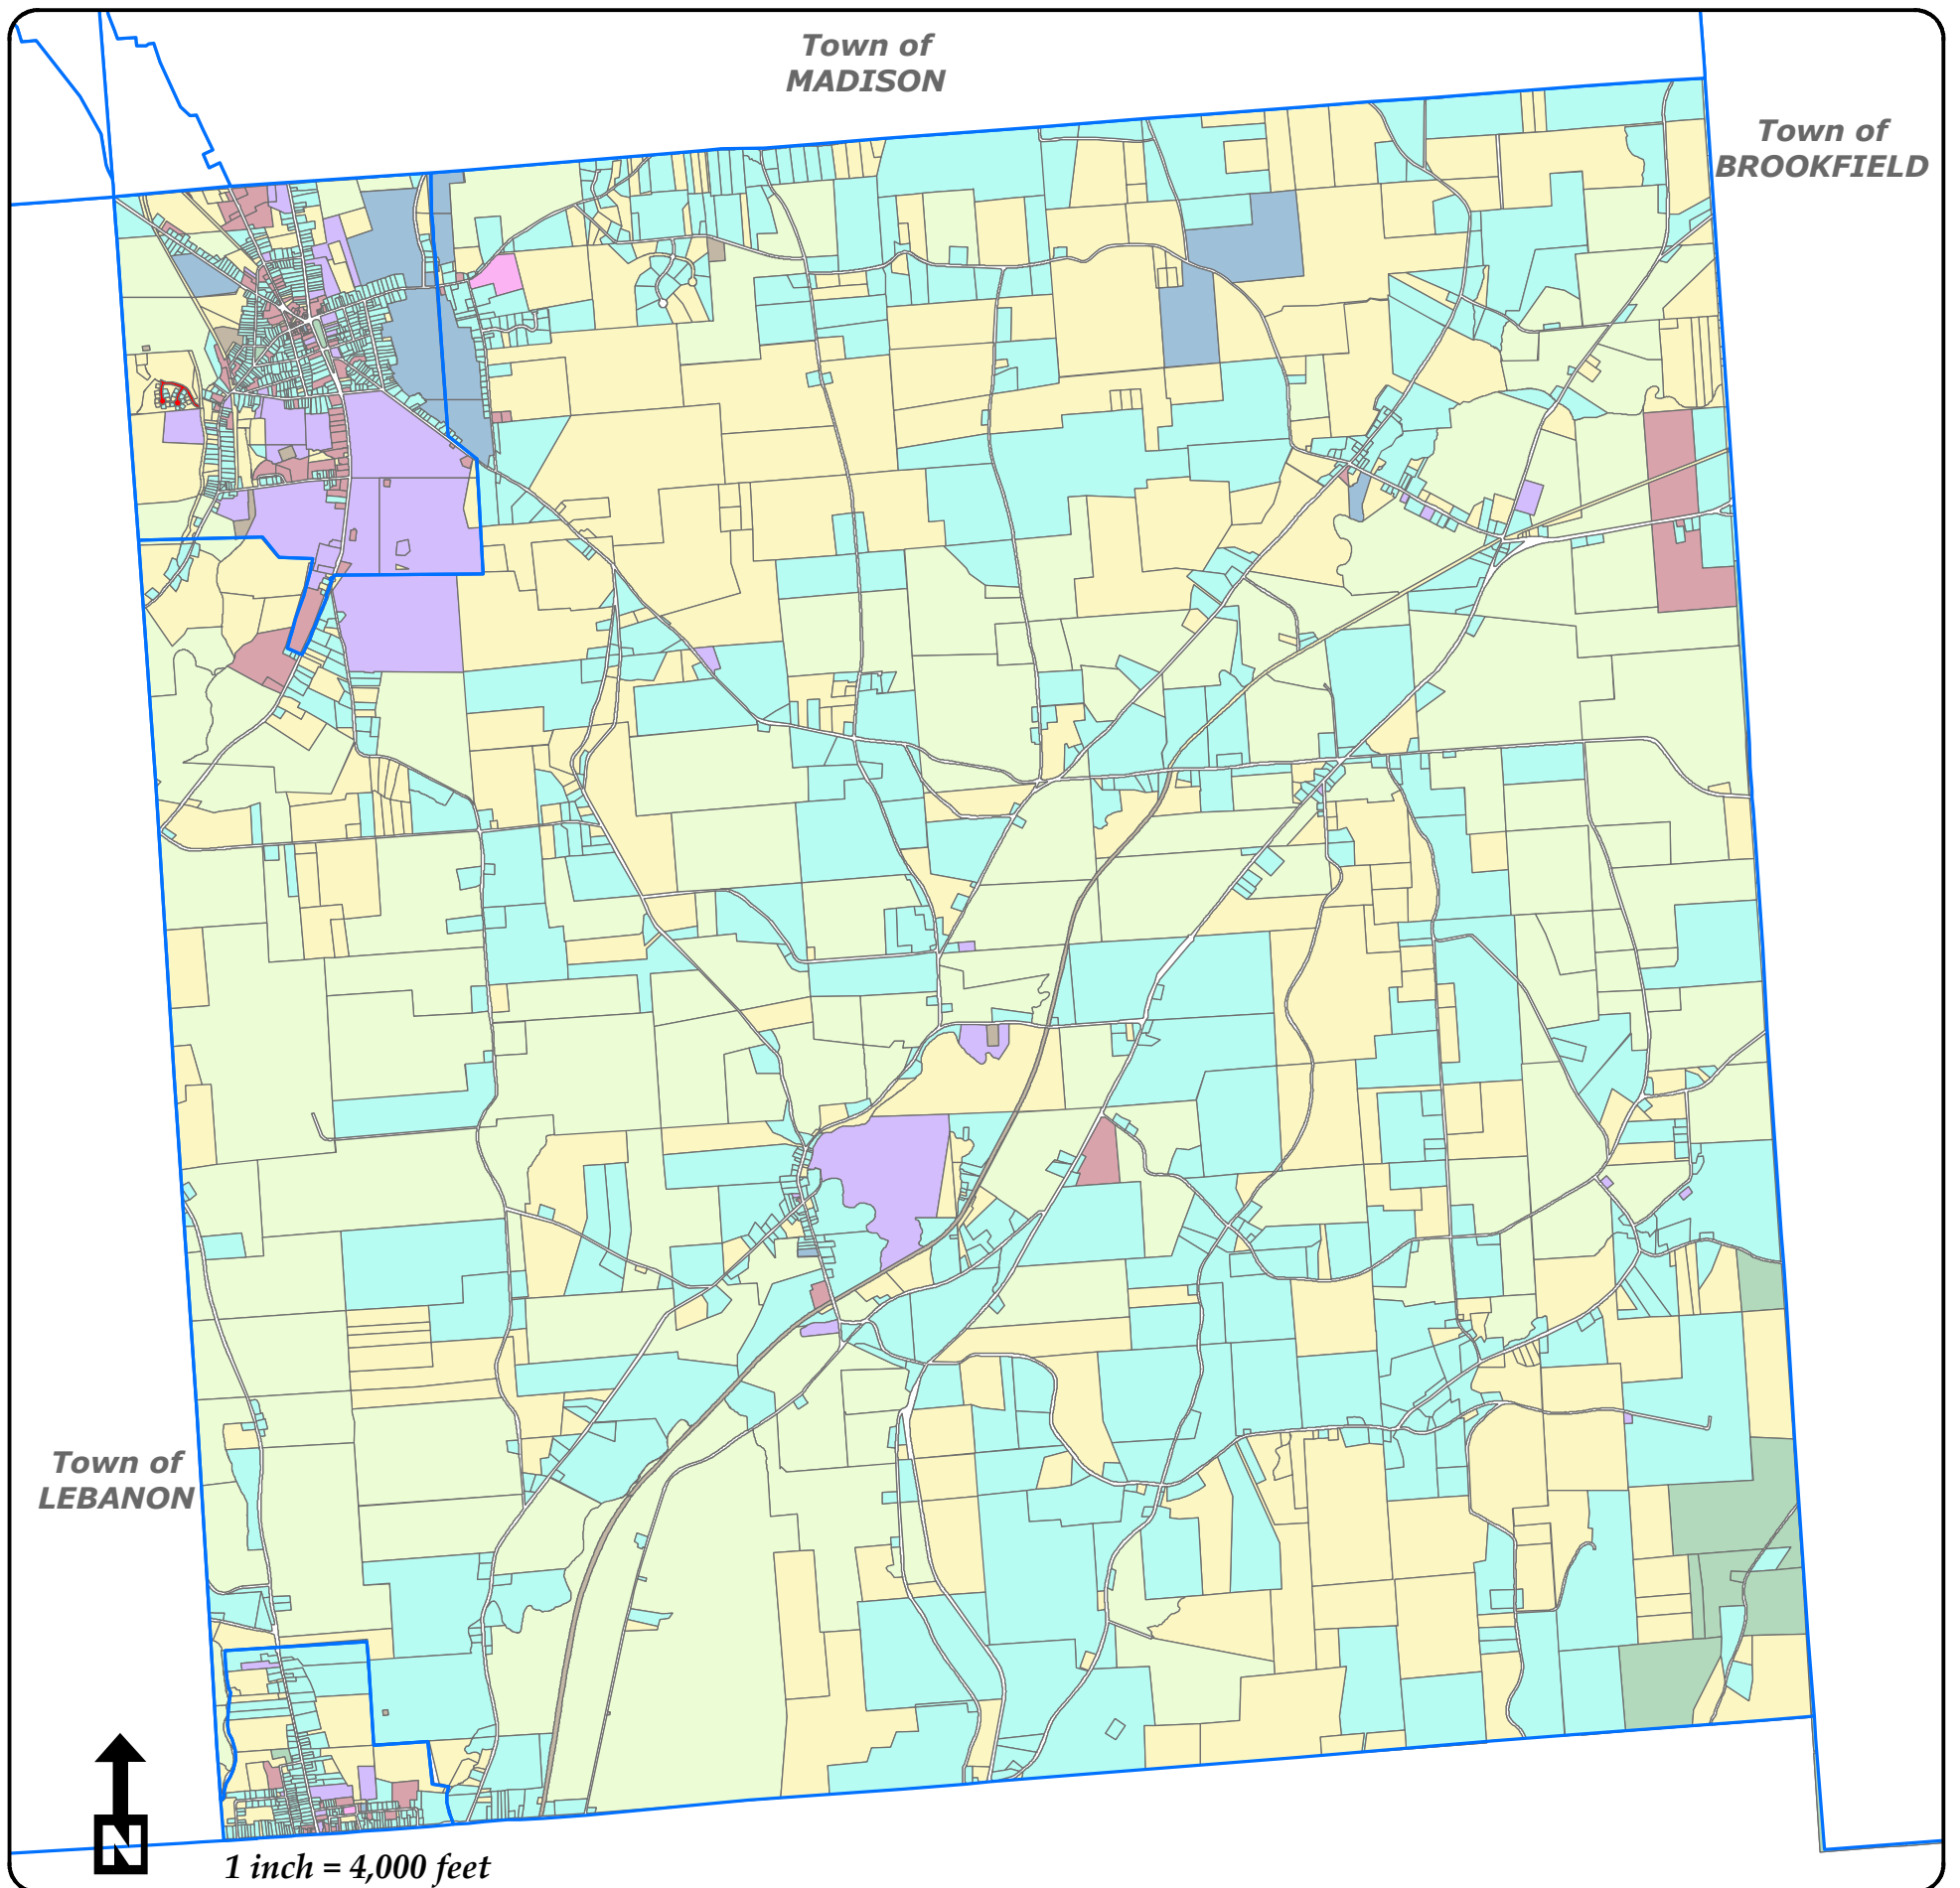

Property Class Inventory

Town of Hamilton

Broad Use Class

	100 - Agriculture
	200 - Residential
	300 - Vacant
	400 - Commercial
	500 - Recreation, Entertainment
	600 - Community Service
	700 - Industrial
	800 - Public Service
	900 - Parks, Wild, Forested, Conservation